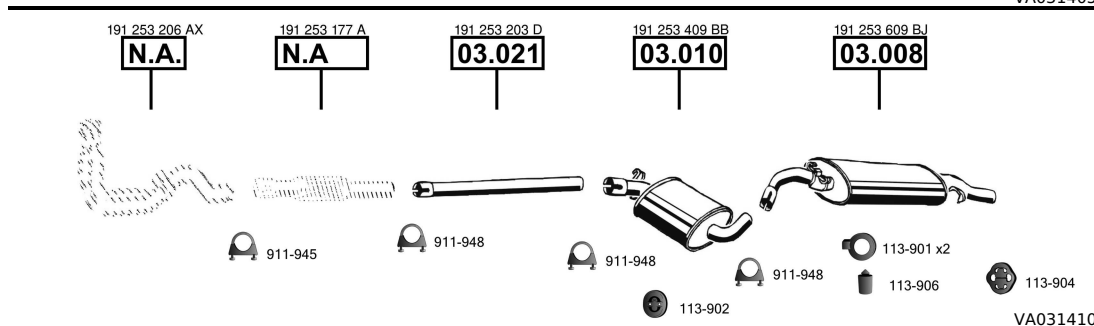

Corrado Coupe
2.0 i - 16V
08/91 - 07/95
(1984 cc), 100 KW

CAT

Fox Hatchback
1.2 i
04/05 - 12/11
(1198 cc), 40 kW
(1198 cc), 44 kW

CAT

Golf II Hatchback
1.0
11/83 - 08/85
(1049 cc), 33 KW

Golf II Hatchback
1.0
07/85 - 10/91
(1049 cc), 37 KW