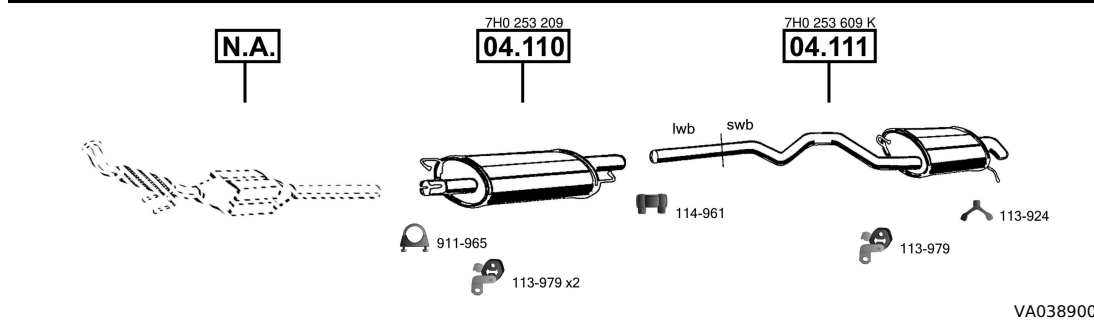

CAT
Transporter V
Bus, Box, MPV
2.5 TDi
Diesel
04/03 - 11/09
(2460 cc), 96 KW
(2460 cc), 120 KW

VA038900