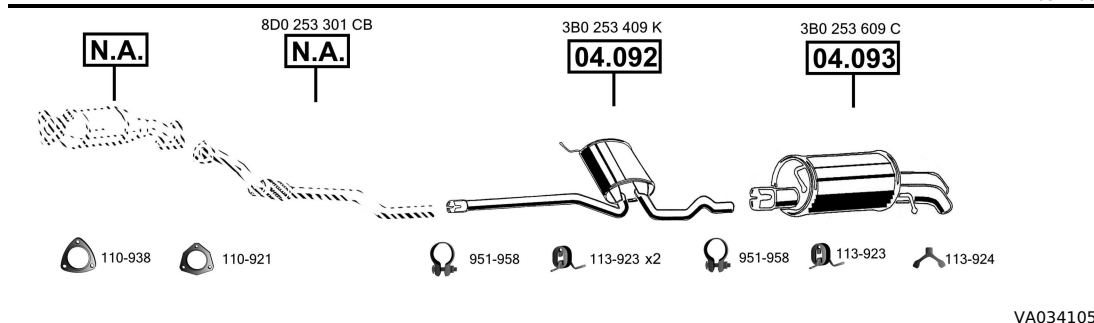

Passat
Sedan, Combi
2.0 i
11/00 - 05/05
(1984 cc), 85 KW
(1984 cc), 96 KW

CAT

VA034105