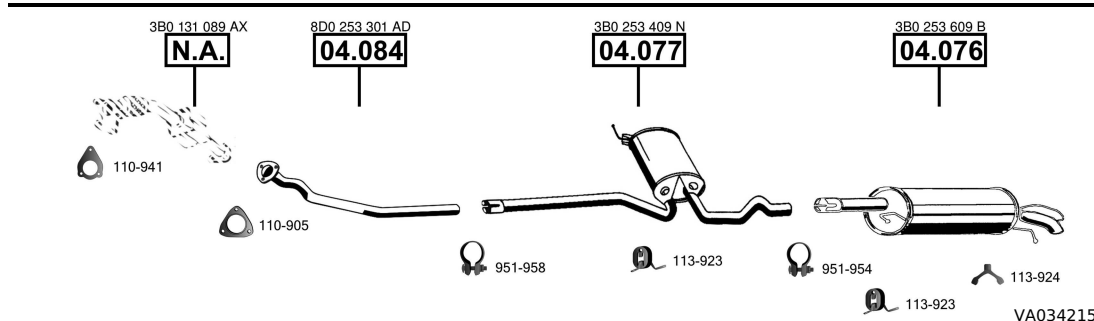

CAT
Passat
Sedan, Combi
1.9 TDi
Diesel
10/**93** - 05/**97**
(1896 cc), 66 KW

CAT
Passat
Sedan, Combi
1.9 TDi
Diesel
10/**96** - 09/**00**
(1896 cc), 66 KW

CAT
Passat
Sedan, Combi
1.9 TDi
Diesel
10/**96** - 09/**00**
(1896 cc), 81 KW