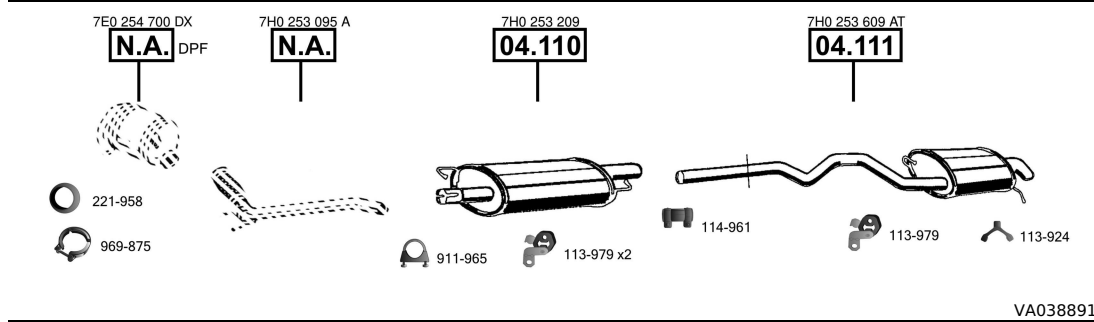

DPF
Transporter V
Box, Bus, MPV
2.0 TDi
Diesel
09/09 -
(1968 cc), 100 KW
(1968 cc), 103 KW

VA038891