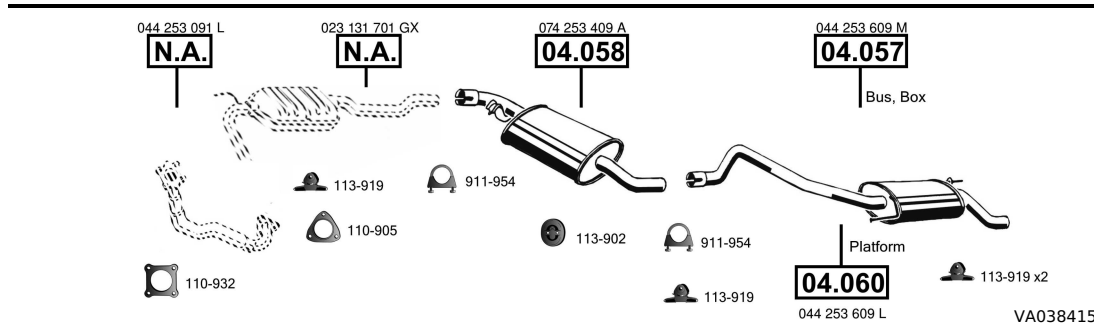

CAT
Transporter IV
Bus, Box, Platform,
SWB
2.0
09/90 - 12/95
(1968 cc), 62 KW