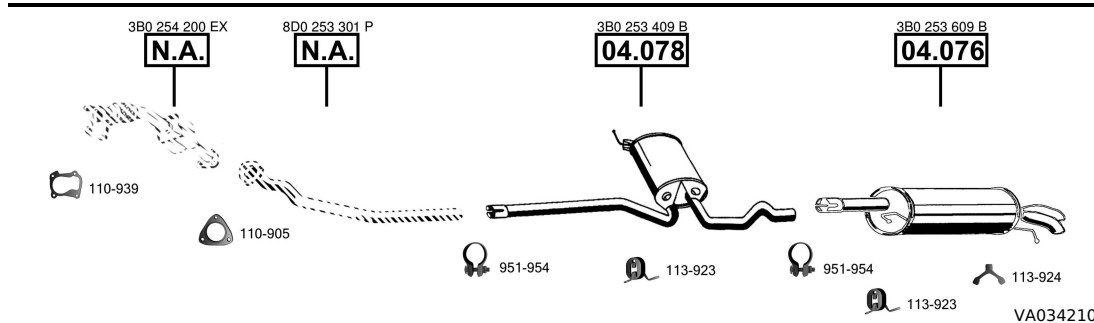

CAT
Passat
Sedan, Combi
1.9 TDi
Diesel
10/**96** - 09/**00**
(1896 cc), 66 KW