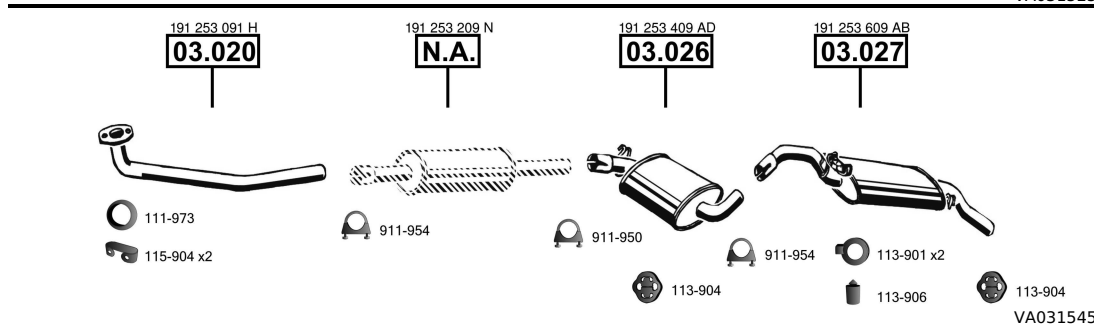

**Golf II
Hatchback
1.8**
07/89 - 10/91
(1781 cc), 66 KW