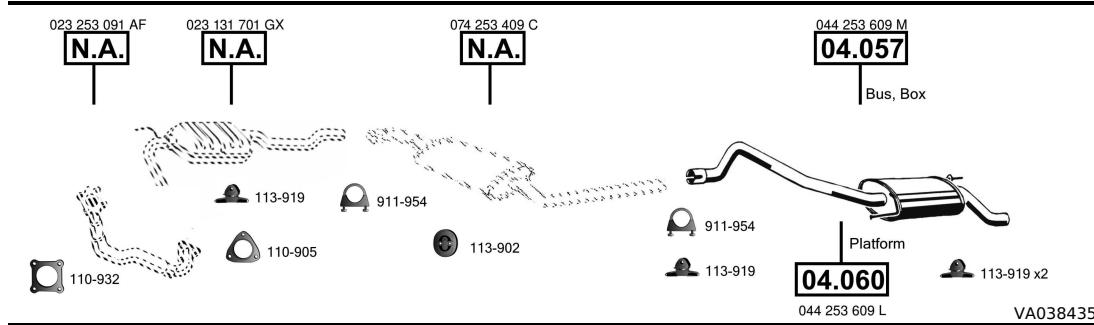

CAT
Transporter IV
Bus, Box, Platform,
SWB
2.5
01/94 - 12/95
(2461 cc), 81 KW