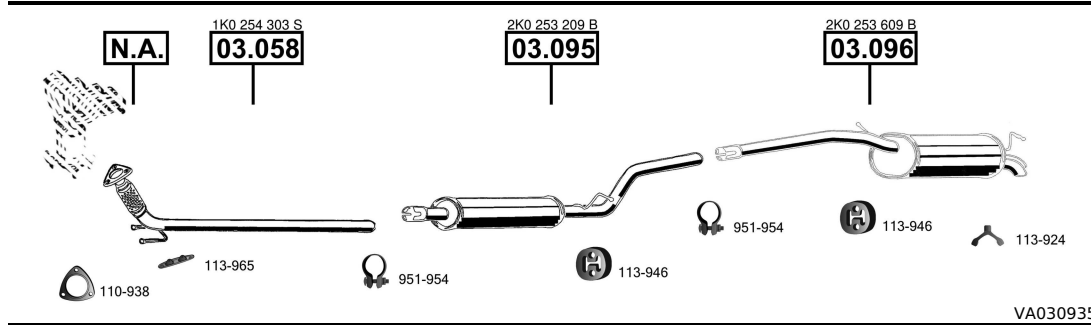

Caddy III
Box, Van
2.0 SDi
Diesel
03/04 - 08/10
(1968 cc), 51 KW

CAT

VA030935