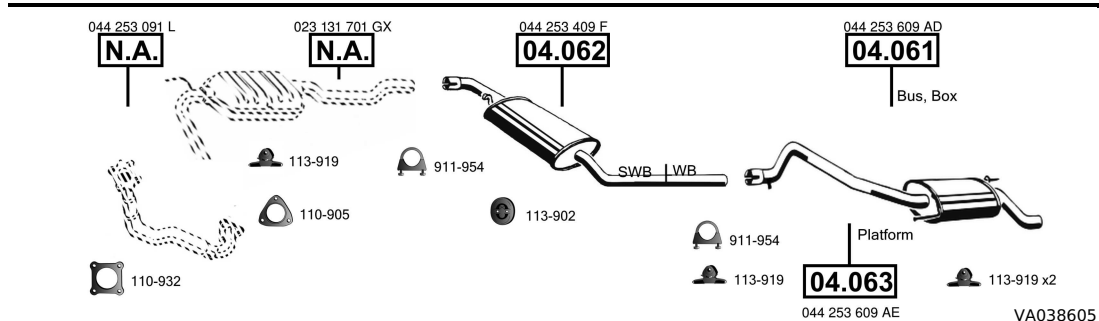

Transporter IV
Bus, Box, Platform
2.0
09/90 - 12/95
(1968 cc), 62 KW