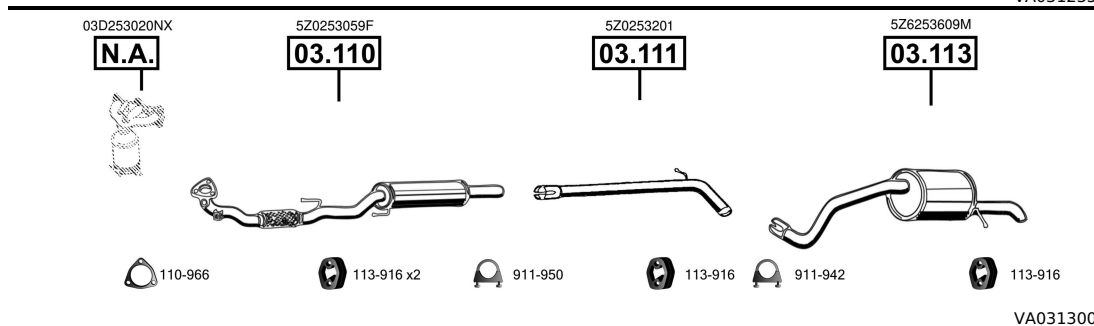

Fox Hatchback
1.2 i
04/05 - 12/11
(1198 cc), 40 kW
(1198 cc), 44 kW

CAT