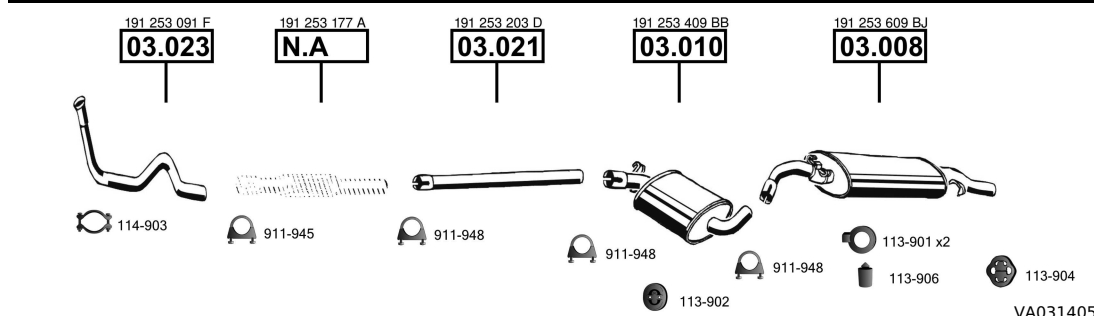

Corrado Coupe
2.0 i - 16V
08/91 - 07/95
(1984 cc), 100 KW

CAT

Fox Hatchback
1.2 i
04/05 - 12/11
(1198 cc), 40 kW
(1198 cc), 44 kW

CAT

Golf II Hatchback
1.0
11/83 - 08/85
(1049 cc), 33 KW

Golf II Hatchback
1.0
07/85 - 10/91
(1049 cc), 37 KW