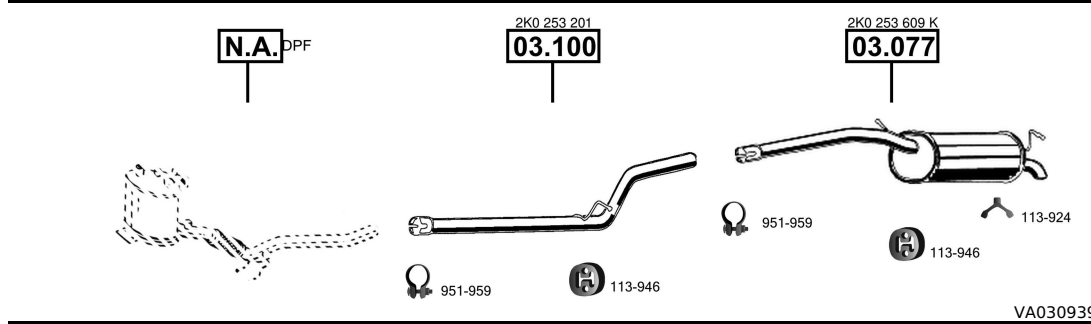

CAT

VA030928

Caddy III
Box, Van
2.0 SDi
Diesel
03/04 - 08/10
(1968 cc), 51 KW

CAT

VA030935

Caddy III
Box, Van
2.0 TDi
Diesel
09/07 -
(1968 cc), 62 KW
(1968 cc), 81 KW

DPF

VA030939