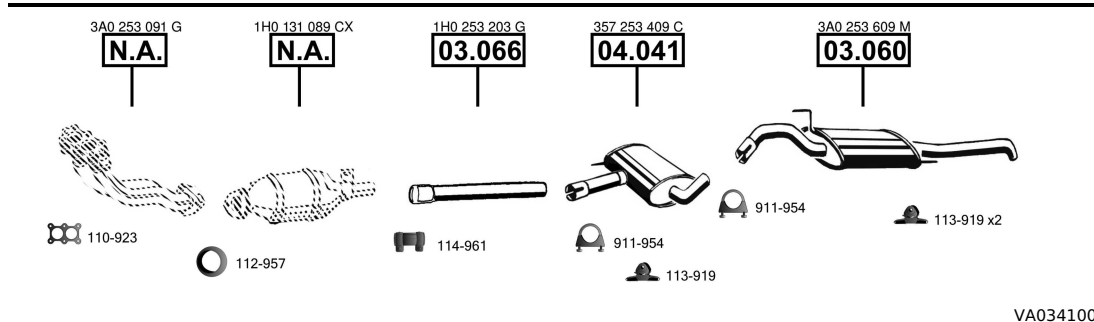

Passat
Sedan, Combi
2.0 i
03/90 - 09/91
(1994 cc), 85 KW

VA034085

Passat
Sedan, Combi
2.0 i
03/90 - 07/91
(1994 cc), 85 KW

CAT

VA034090

Passat
Sedan, Combi
2.0 i
07/91 - 09/93
(1994 cc), 85 KW

CAT

VA034095