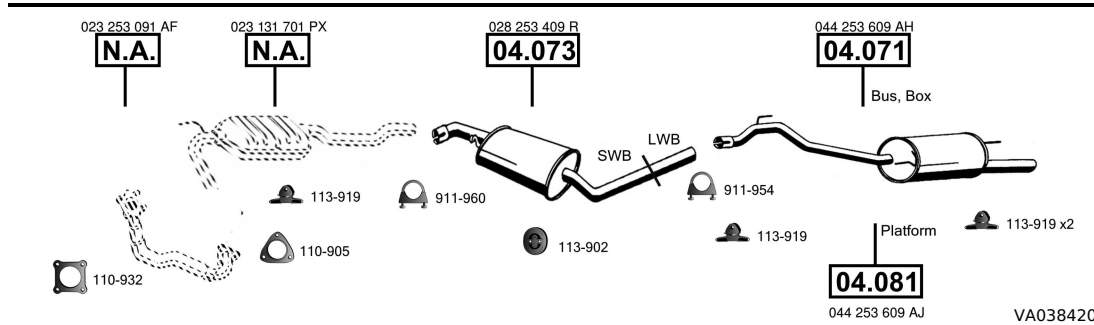

CAT
Transporter IV
Bus, Box, Platform
2.0
01/96 - 04/03
(1968 cc), 62 KW