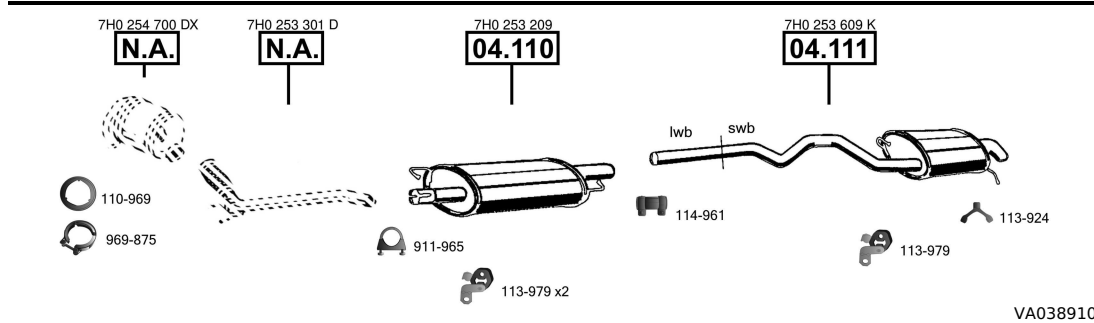

DPF CAT
Transporter V
Bus, Box, MPV
2.5 TDi
Diesel
04/03 - 11/09
(2460 cc), 128 KW
(2460 cc), 96 KW

VA038910