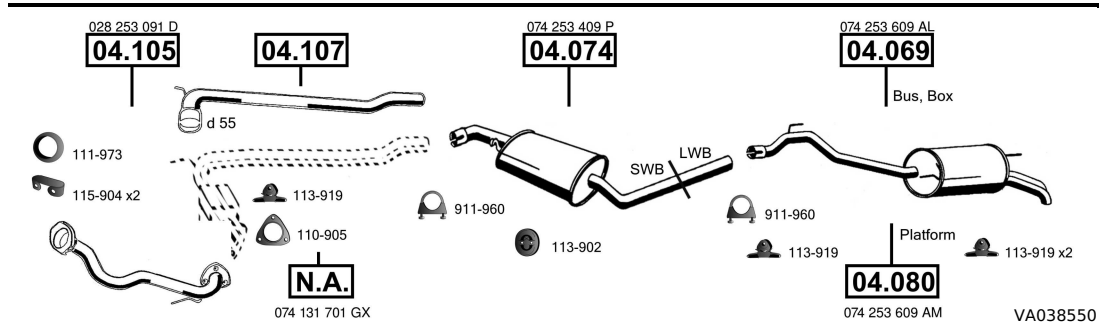

Transporter IV
Bus, Box, Platform
2.5 TDI
Diesel
01/96 - 04/03
(2459 cc), 65 KW
(2459 cc), 75 KW