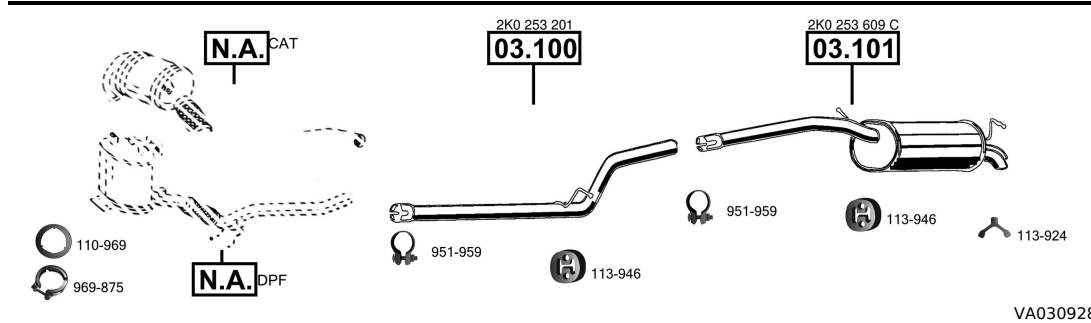

Caddy III
Box, Van
1.6 i
04/04 -
(1595 cc), 75 KW

CAT

VA030925

Caddy III
Box, Van
1.6 TDi
08/10 -
(1598cc), 55kW
(1598cc), 75kW

DPF

VA030926

Caddy III
Box, Van
1.9 TDi
Diesel
04/04 - 08/10
(1896 cc), 55 KW
(1896 cc), 77 KW