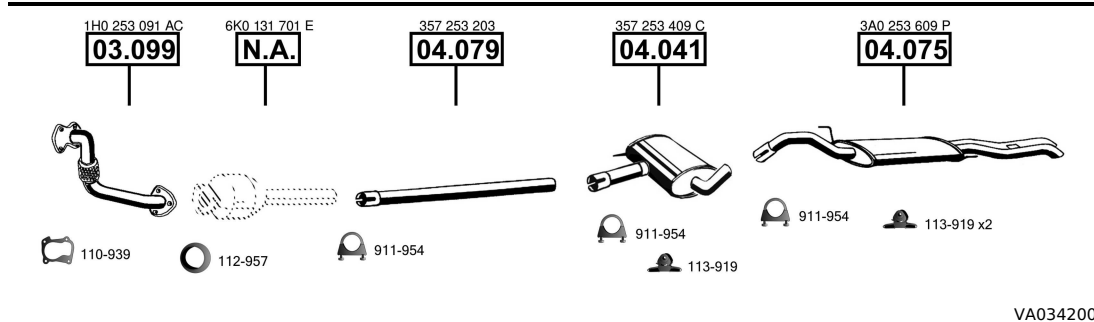

CAT
Passat
Sedan, Combi
1.9 TDi
Diesel
10/**93** - 05/**97**
(1896 cc), 66 KW