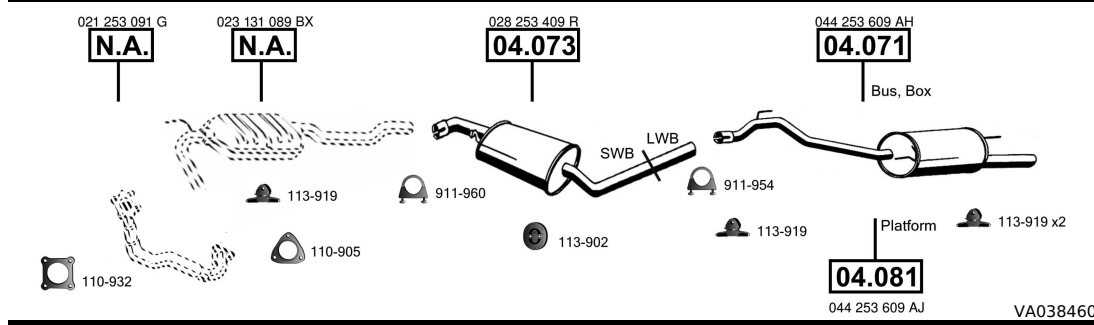

CAT
Transporter IV
Bus, Box, Platform
2.8 VR6
11/95 - 05/00
(2792 cc), 103 KW