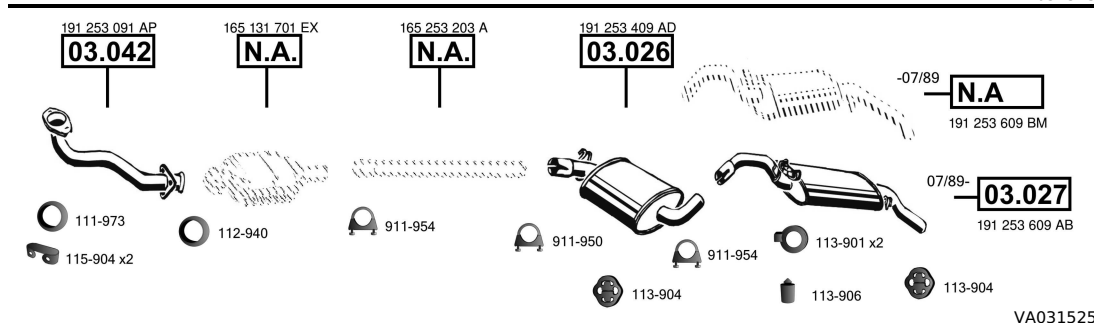

**Golf II
Hatchback
1.8**
10/88 - 01/90
(1781 cc), 62 KW

CAT