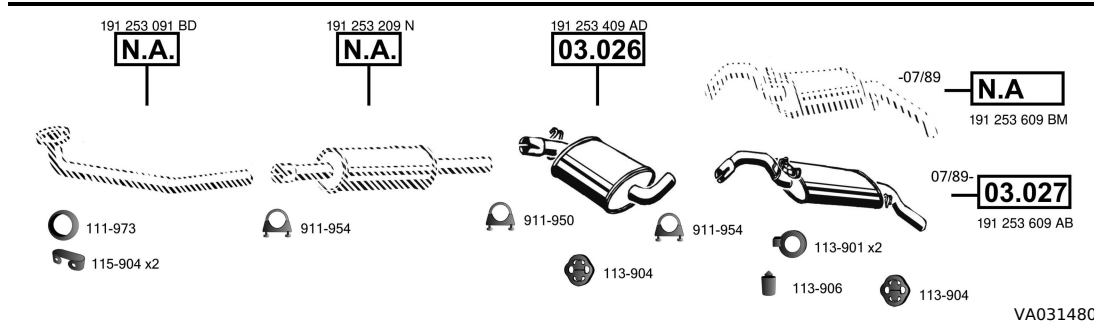

**Golf II
Hatchback
1.8**
10/88 - 10/91
(1781 cc), 66 KW