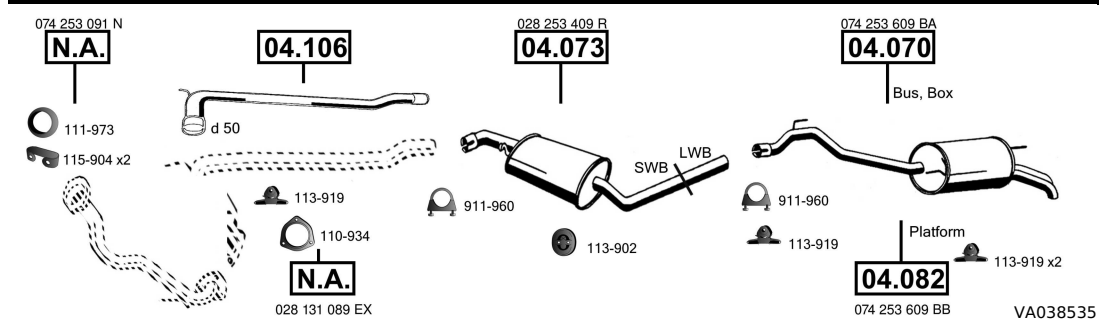

Transporter IV
Bus, Box, Platform
2.4 D
Diesel
05/97 - 07/03
(2370 cc), 55 KW