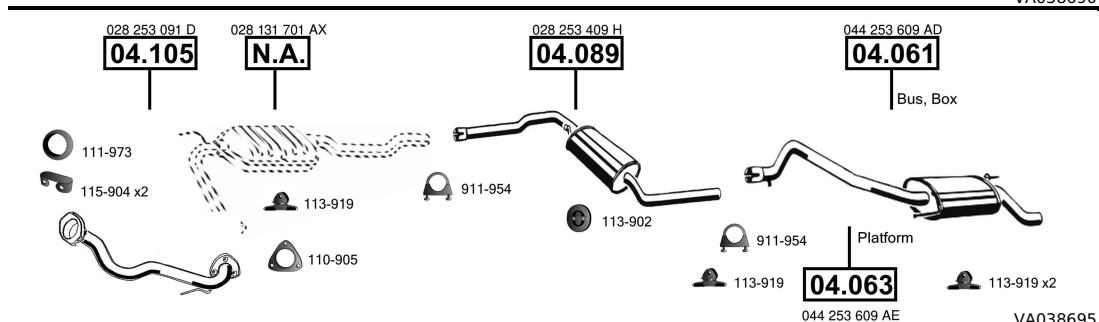

Transporter IV
Bus, Box, Platform, LWB
1.9 TD
Diesel
10/02 - 04/03
(1895 cc), 50 KW