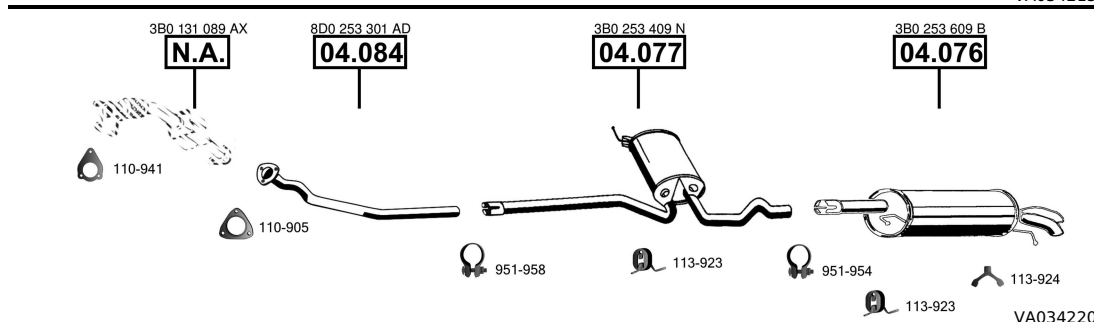

CAT
Passat
Sedan, Combi
1.9 TDi
Diesel
10/**93** - 05/**97**
(1896 cc), 66 KW

CAT
Passat
Sedan, Combi
1.9 TDi
Diesel
10/**96** - 09/**00**
(1896 cc), 66 KW

CAT
Passat
Sedan, Combi
1.9 TDi
Diesel
10/**96** - 09/**00**
(1896 cc), 81 KW