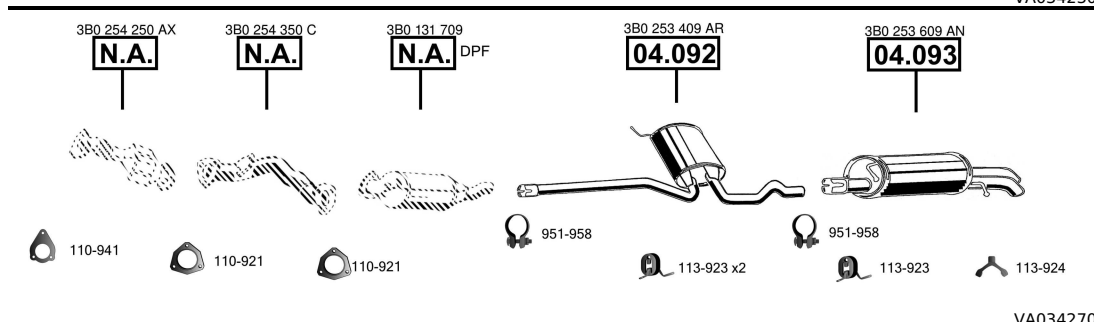

DPF
Passat
Sedan, Combi
2.0 TDi
Diesel
12/**03** - 05/**05**
(1968 cc), 100 KW