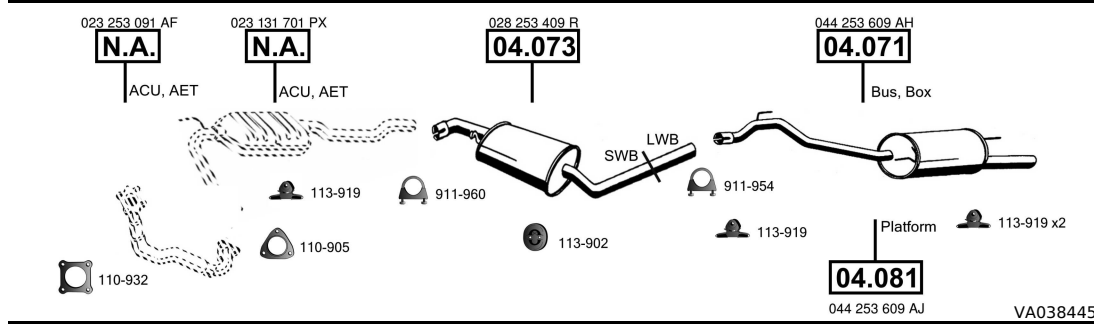

CAT
Transporter IV
Bus, Box, Platform
2.5
01/96 - 04/03
(2461 cc), 81 KW
(2461 cc), 85 KW