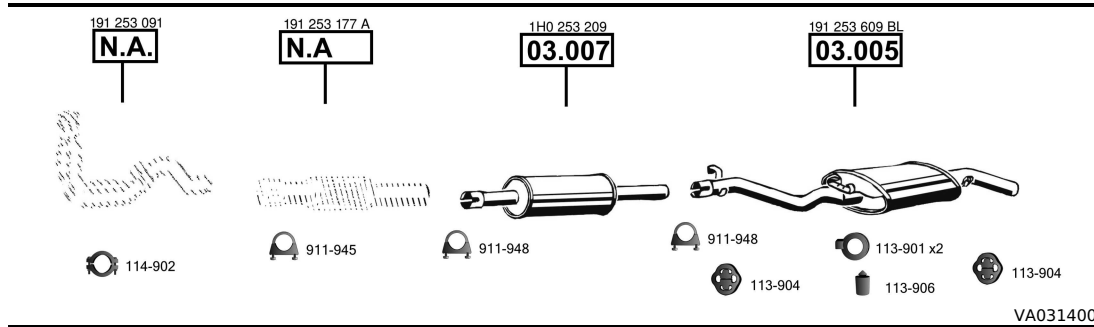

Golf II Hatchback
1.0
11/83 - 08/85
(1049 cc), 33 KW