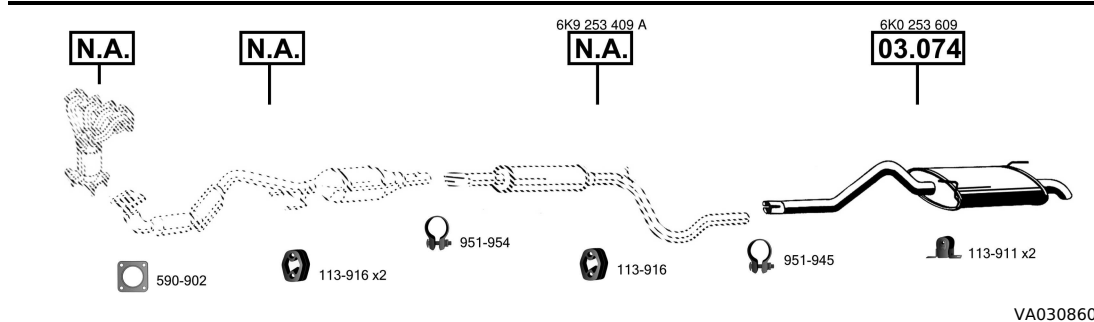

Caddy II
Box, Van
1.4 i
08/**00** - 01/**04**
(1390 cc), 55 KW

VA030860