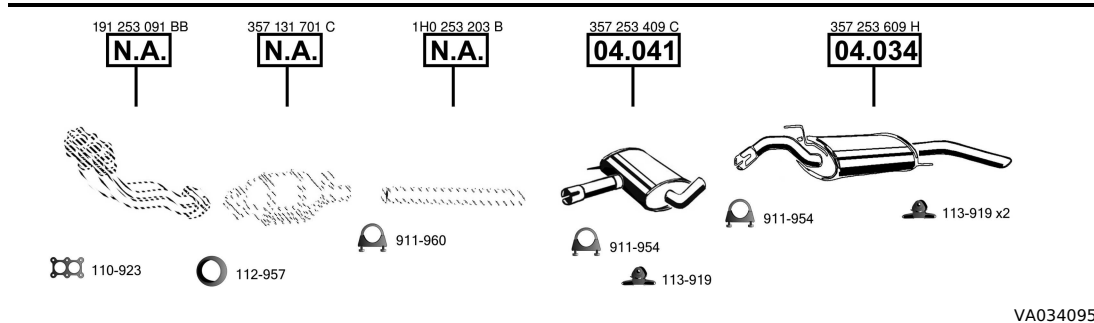

Passat
Sedan, Combi
2.0 i
03/90 - 09/91
(1994 cc), 85 KW

VA034085

Passat
Sedan, Combi
2.0 i
03/90 - 07/91
(1994 cc), 85 KW

CAT

VA034090

Passat
Sedan, Combi
2.0 i
07/91 - 09/93
(1994 cc), 85 KW

CAT

VA034095