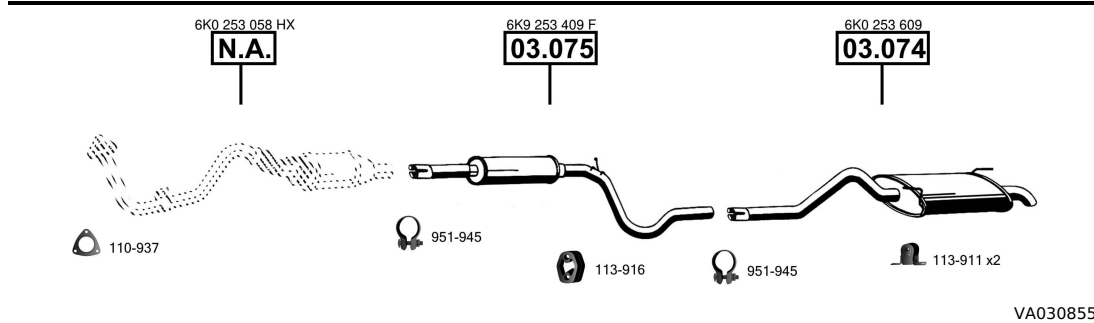

Caddy II
Box, Van
1.4 i
12/**97** - 01/**04**
(1390 cc), 44 KW

VA030855