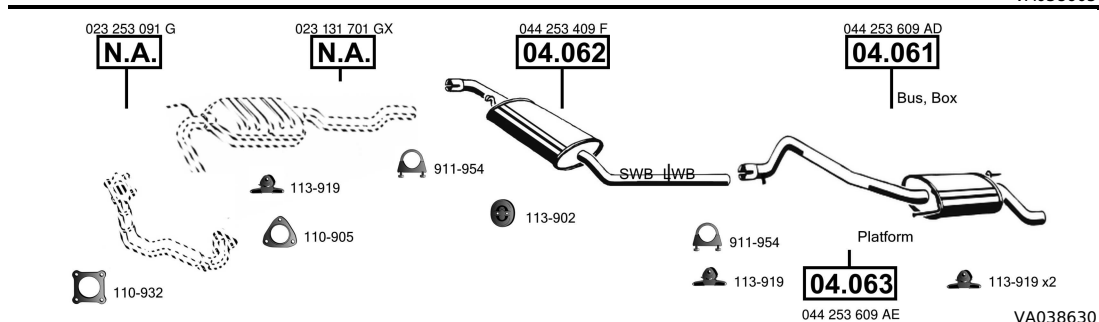

Transporter IV
Bus, Box, Platform
2.5
11/90 - 12/95
(2461 cc), 81 KW