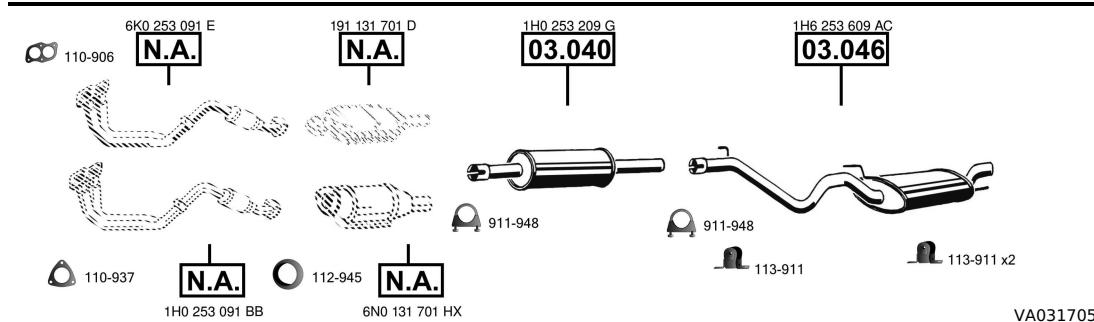

Golf III
Hatchback
1.4 i
08/93 - 07/95
(1391 cc), 44 KW

CAT