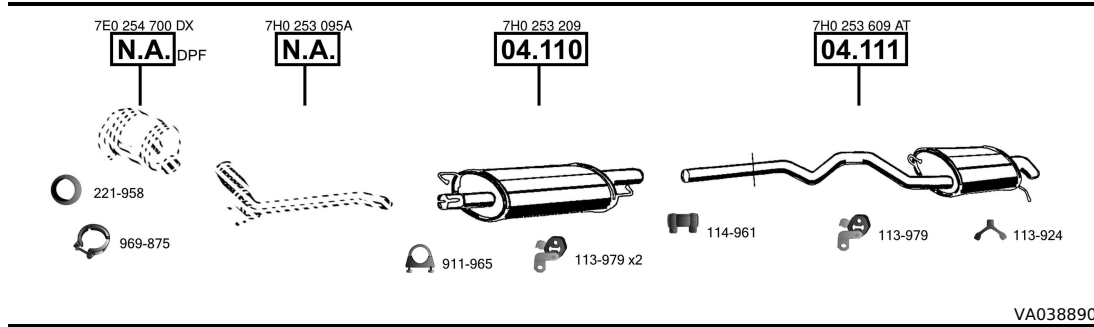

DPF
Transporter V
Box, Bus, MPV
2.0 TDi
Diesel
09/09 -
(1968 cc), 62 KW
(1968 cc), 75 KW

VA038890