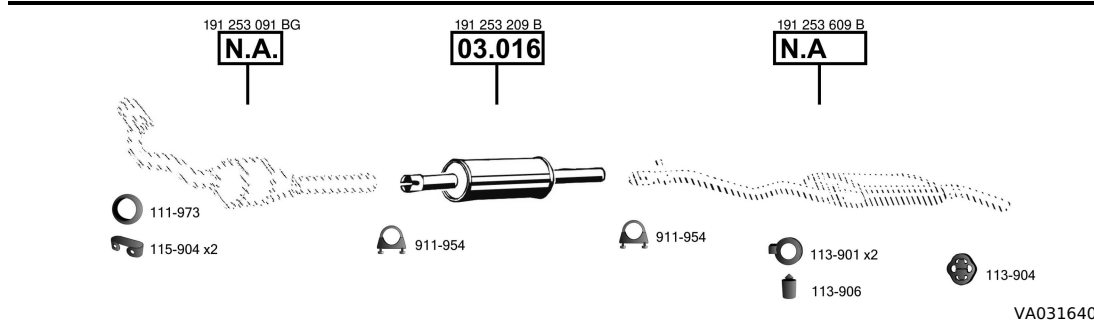

Golf II
Hatchback
1.8 GTi
11/87 - 07/89
(1781 cc), 79 KW

CAT

Golf II
Hatchback
1.6 D
Diesel
08/83 - 10/91
(1588 cc), 39 KW

Golf II
Hatchback
1.6 TD
Diesel
08/83 - 10/91
(1588 cc), 51 KW
(1588 cc), 59 KW

Golf II
Hatchback
1.6 TD
Diesel
08/89 - 10/91
(1588 cc), 44 KW