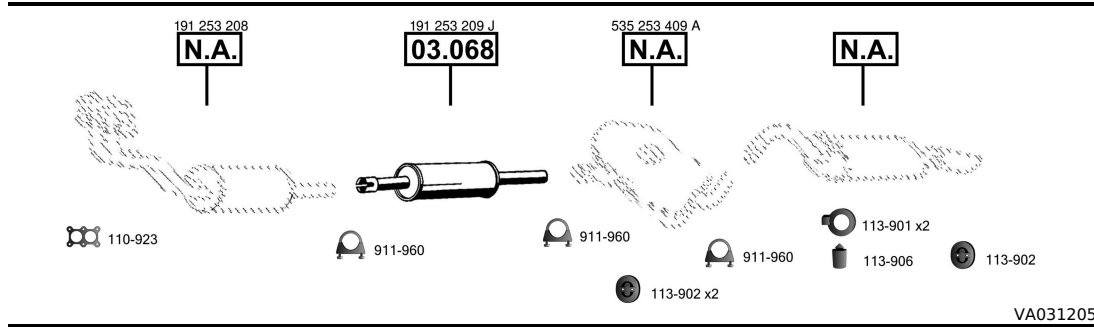

Crafter
Platform, Bus, Box
2.5 TDi
Diesel
04/06 -
(2459 cc), 100 KW
(2459 cc), 120 KW

CAT

VA031100

Crafter
Platform, Bus, Box
2.5 TDi
Diesel
04/06 -
(2459 cc), 100 KW
(2459 cc), 120 KW

DPF

VA031105

Corrado Coupe
1.8 i - 16V
04/89 - 07/92
(1781 cc), 98 KW