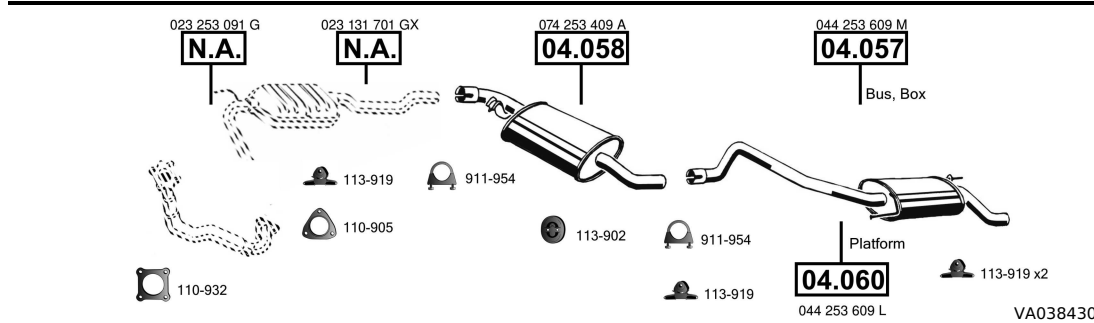

CAT
Transporter IV
Bus, Box, Platform,
SWB
2.5
11/90 - 04/93
(2461 cc), 81 KW