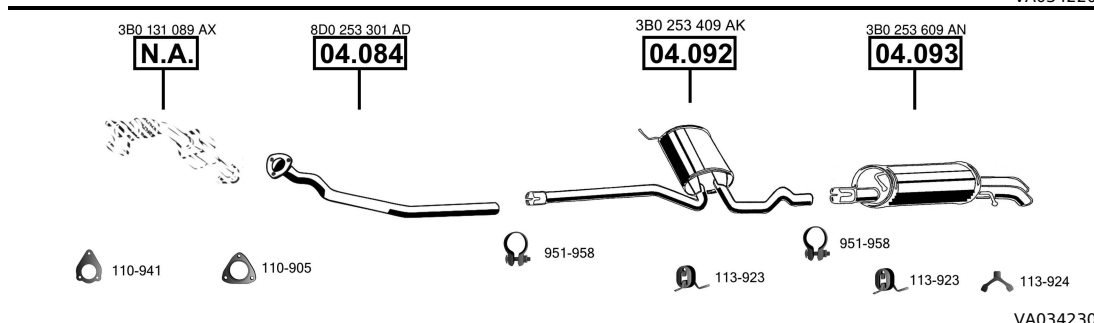

CAT
Passat
Sedan, Combi
1.9 TDi
Diesel
08/**98** - 06/**05**
(1896 cc), 74 KW
(1896 cc), 85 KW