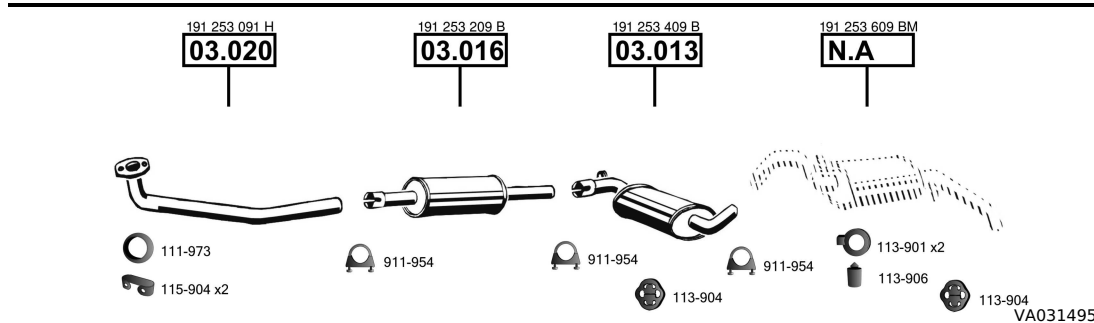

**Golf II
Hatchback
1.8**
08/85 - 10/87
(1781 cc), 66 KW