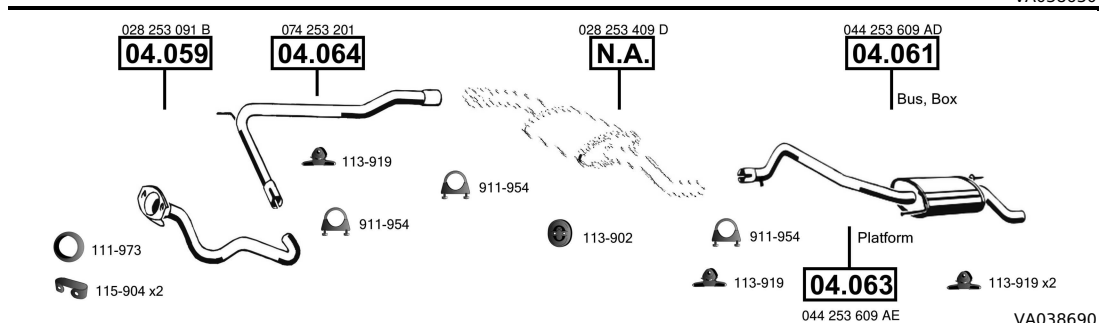

Transporter IV
Bus, Box, Platform, LWB
1.9 D
Diesel
08/90 - 12/95
(1895 cc), 44 KW